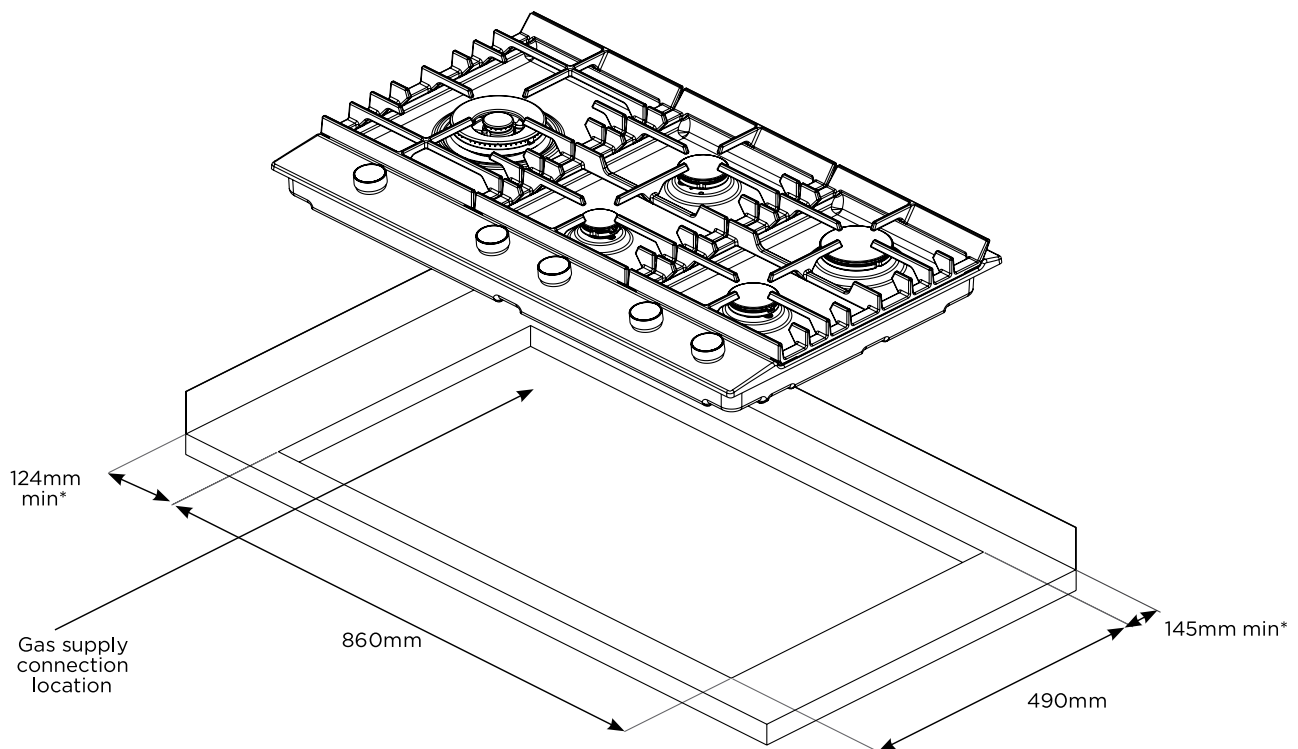

90cm gas cooktop

WHG959BD

| | |
|--|----------------|
| Product WxDxH (mm) | 895 x 530 x 62 |
| Cut-out WxD (mm) | 860 x 490 |
| Duct out through, diameter (mm) | Left |

IMPORTANT

These dimensions are a guide only. All measurements are in millimetres (mm).
For complete installation instructions, refer to the manual provided with product.