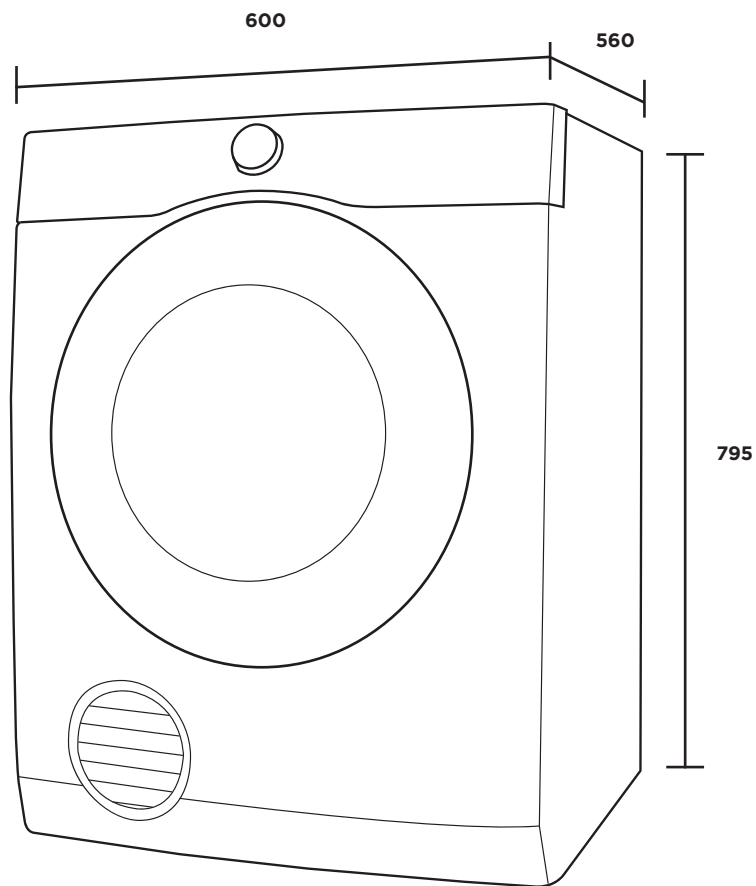

Vented Dryer

WDV556N3WB

IMPORTANT

These dimensions are a guide only. All measurements are in millimetres (mm).
For complete installation instructions, refer to the manual provided with product.

© 2022 Electrolux Home Products Pty Ltd. ABN 51 004 762 341. W_DIM_VD5_Jan22