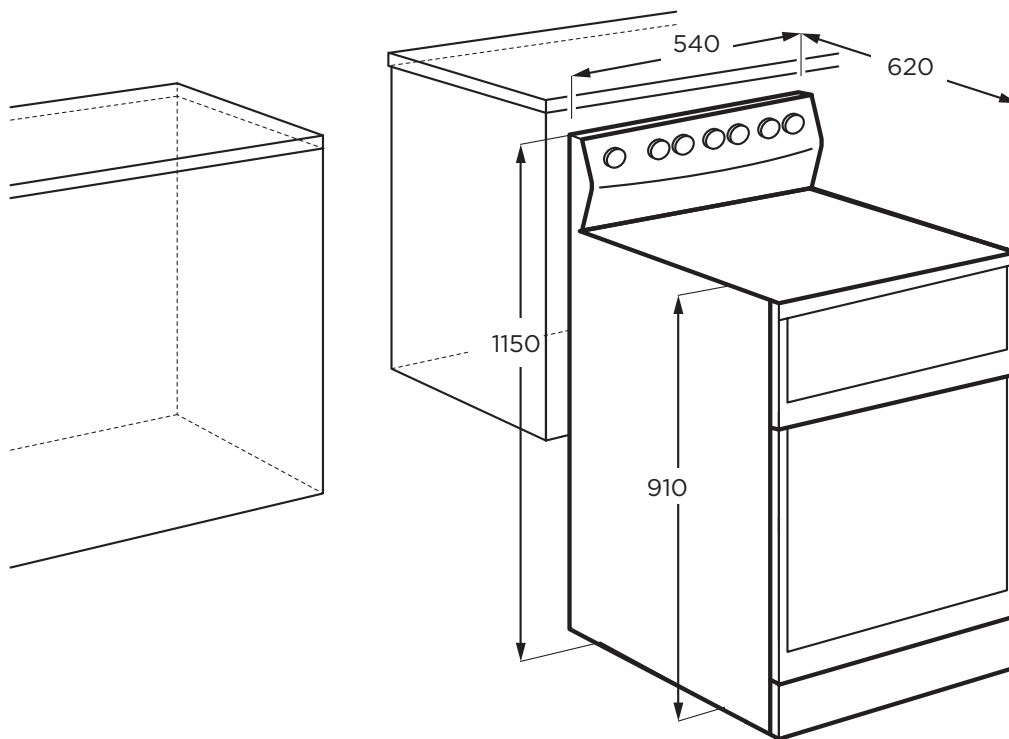

## 54cm Rear Control Freestanding Cooker

WLE524WC

<b>Height to hob x width x depth (mm)</b>	910 x 540 x 620
<b>Total Height (mm)</b>	1150

### IMPORTANT

These dimensions are a guide only. All measurements are in millimetres (mm). For complete installation instructions, refer to the manual provided with product.