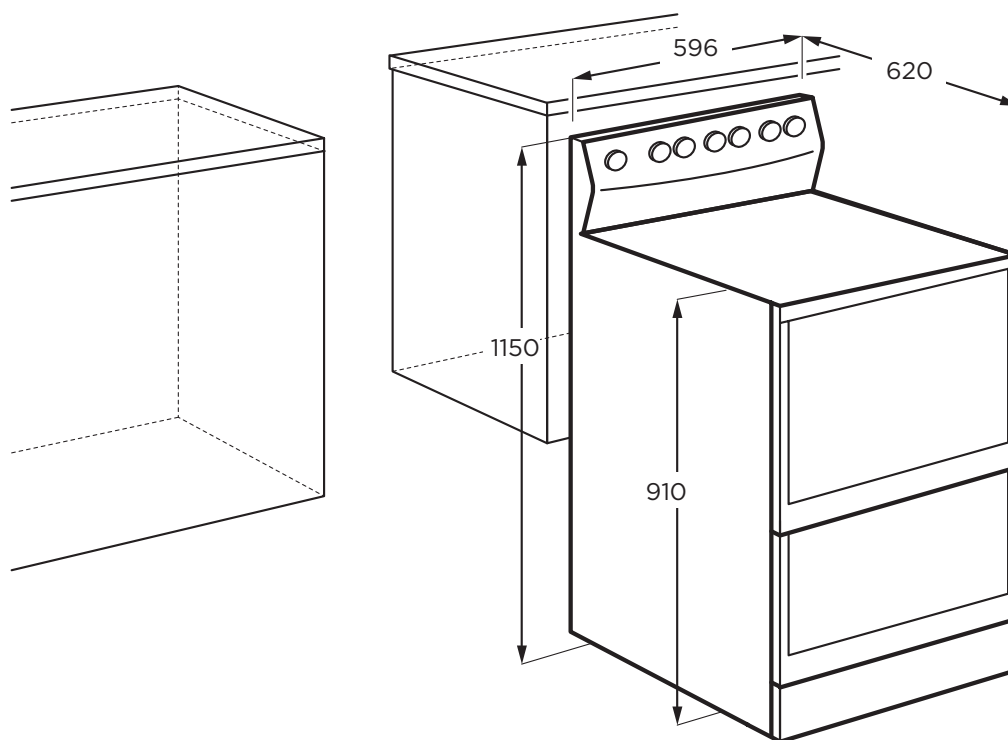

60cm Rear Control Freestanding Cooker, Warming Drawer

WLE620WC, WLE624WC, WLE625WC, WLE645WC

Height to hob x width x depth (mm)	910 x 596 x 620
Total Height (mm)	1150

IMPORTANT

These dimensions are a guide only. All measurements are in millimetres (mm). For complete installation instructions, refer to the manual provided with product.