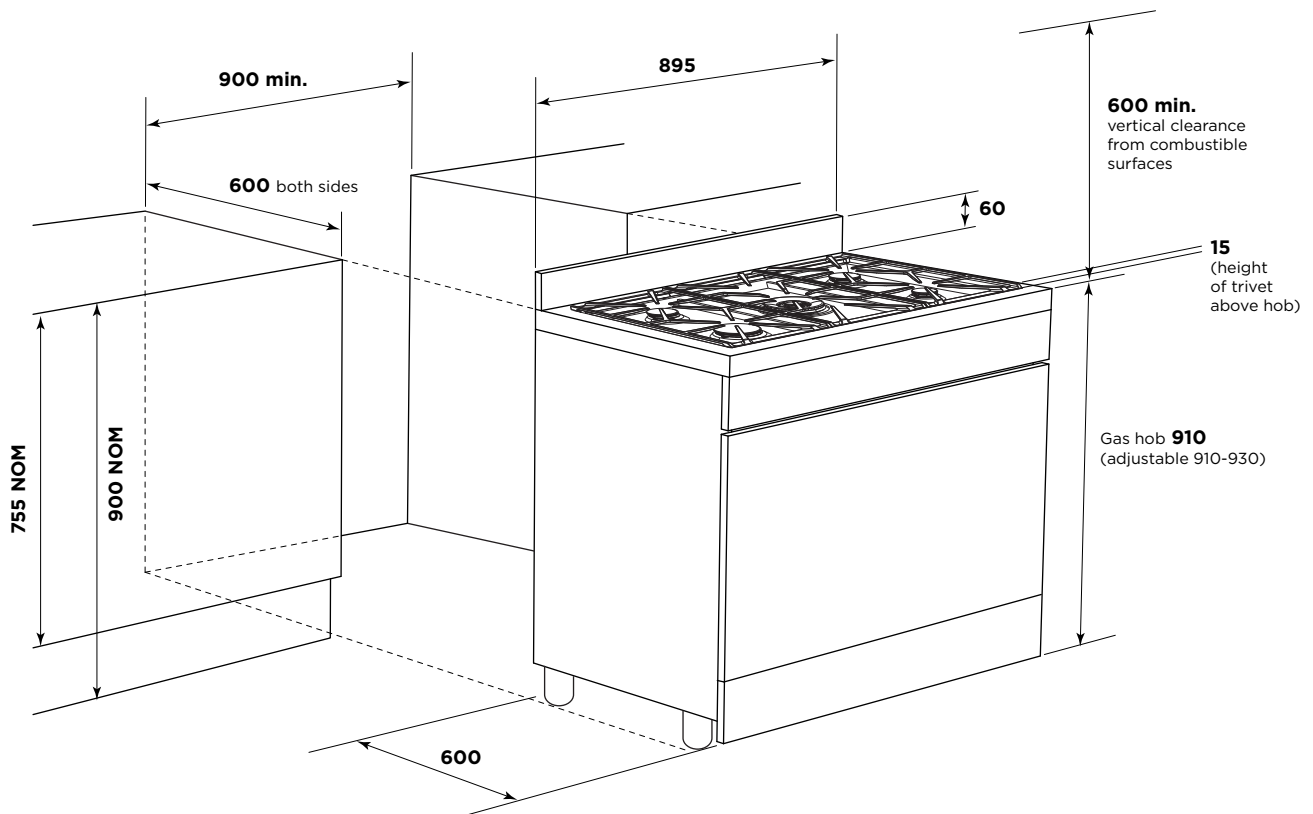

90cm freestanding cooker

WFE915SD,
WFE916DSD,
WFEP917DSD

Product WxHxD (mm)

895 x 910-930 x 600

Height of splashback (mm)

60

IMPORTANT

These dimensions are a guide only. All measurements are in millimetres (mm).
For complete installation instructions, refer to the manual provided with product.