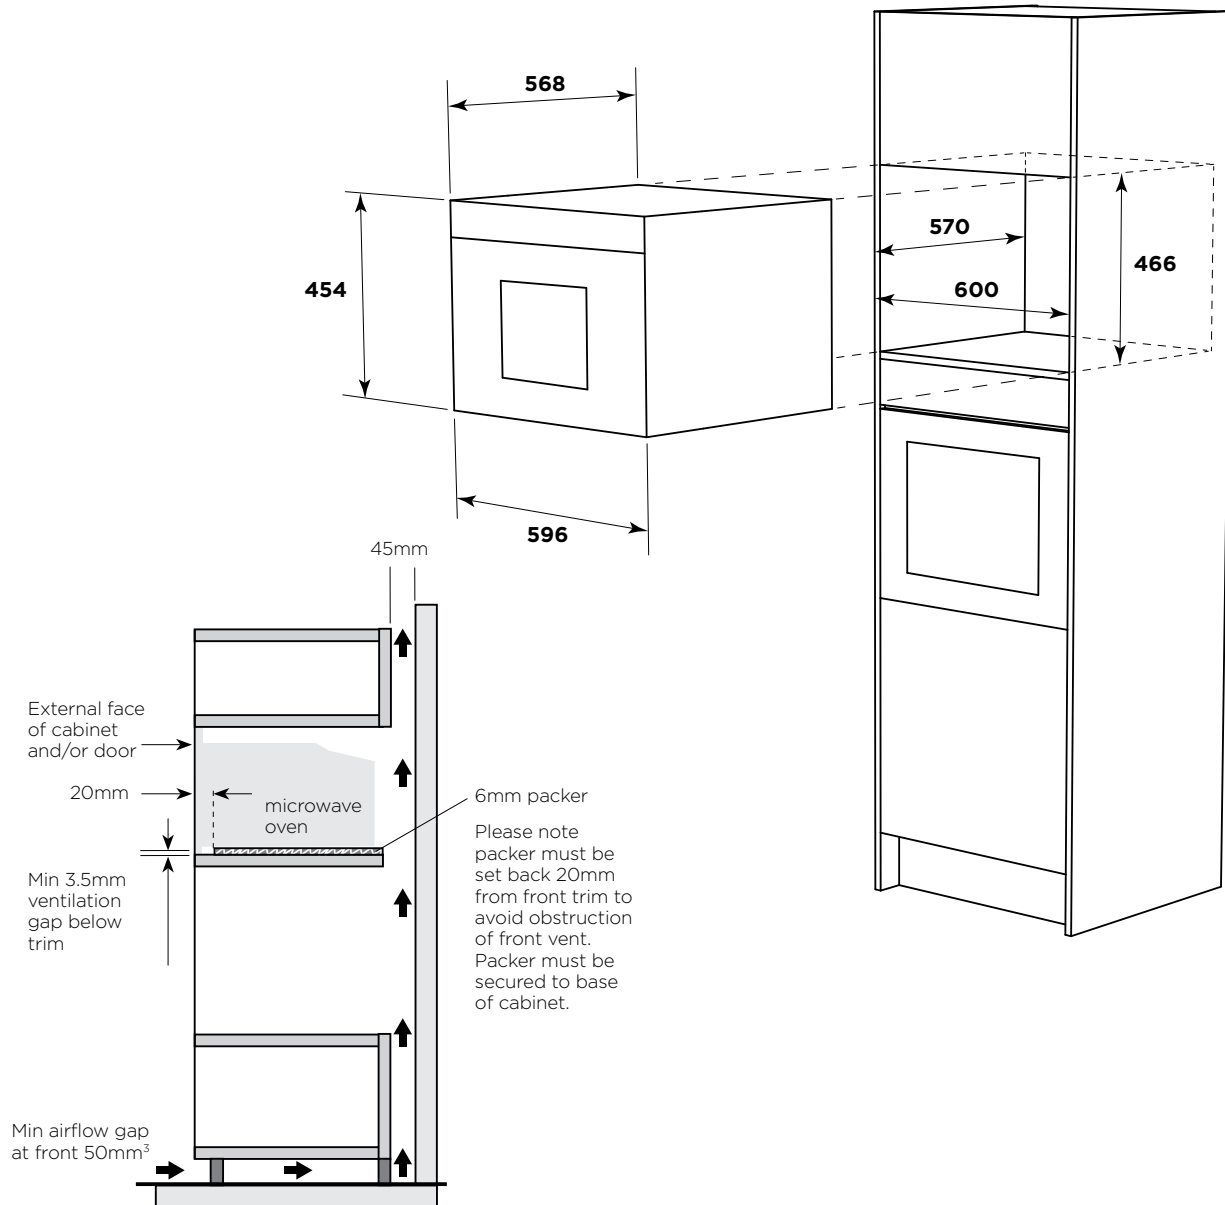

Built in microwaves

WMB4425SC, WMB4425DSC

Product WxHxD (mm)

596 x 454 x 568

Flush mount cut-out WxHxD (mm)

600 x 466 x 570

IMPORTANT

These dimensions are a guide only. All measurements are in millimetres (mm). For complete installation instructions, refer to the manual provided with product.